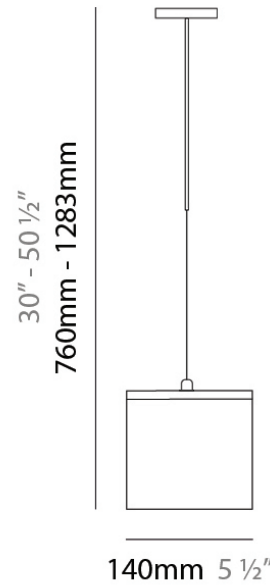

KUBIK SUSPENSION

D81003

PROJECT	
TYPE	
NOTES	
QUANTITY	
DATE	

GENERAL

Series: Kubik
Brand: Panzeri
Division: Design
Mounting Type: Suspension
Mounting Location: Ceiling
Subcategory: Pendant

PHYSICAL

Shape: Cube
Length (mm): 140
Length (in): 5 ½
Width (mm): 140
Width (in): 5 ½
Height (mm): 760
Height (in): 30.0
Max. Overall Height (mm): 1283
Max. Overall Height (in): 50 ½
Light Distribution: Omnidirectional
Weight (kg): 3.27
Weight (lbs): 7.2
Diffuser: Matte White Blown Glass
Fixture Finish: Metallic Gray
Fixture Material: Glass / Aluminum

ELECTRICAL

Number of Lamps: 1
Lamp Type: LED Retrofit
Lamp Shape: T4
Bulb Included: Bulb Not Included
Total Output Wattage (W): 3
Max. Wattage Per Lamp (W): 3
Lamp Base: G9
Input Voltage (V): 120

LED

OPTICAL

RATINGS AND CERTIFICATIONS

Certified By: CSA Certified to UL and CSA Standards
IP rating: IP20