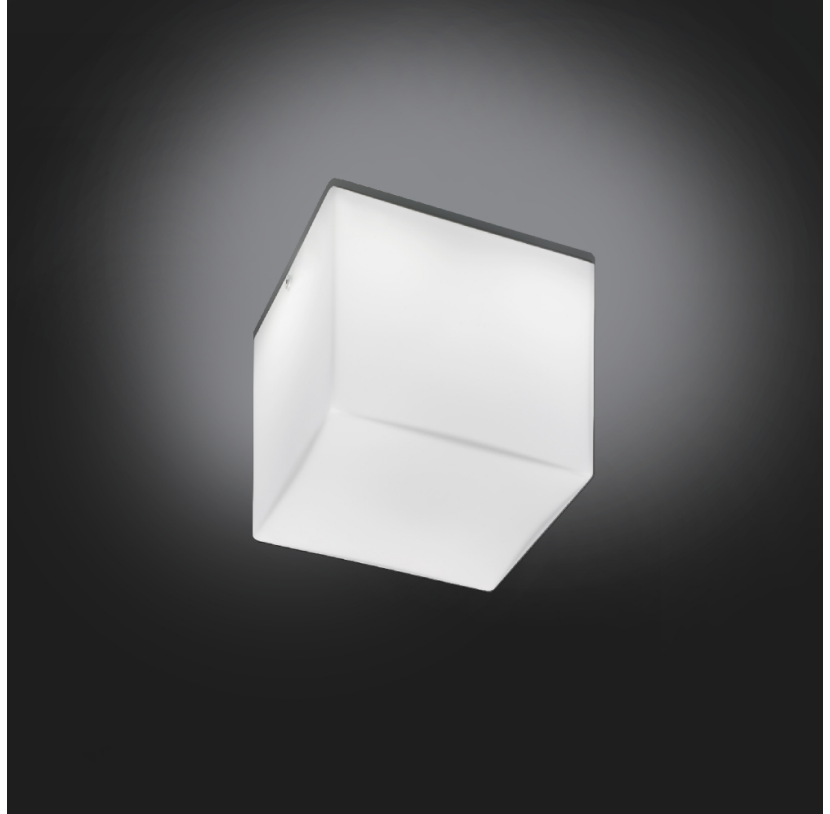

KUBIK SURFACE

D83279R9

PROJECT _____

TYPE _____

NOTES _____

QUANTITY _____

DATE _____

GENERAL

Series: Kubik
Brand: Panzeri
Division: Design
Mounting Type: Surface
Mounting Location: Ceiling
Subcategory: Ambient

PHYSICAL

Shape: Square
Length (mm): 110
Length (in): 4 ⁵/₁₆
Width (mm): 110
Width (in): 4 ⁵/₁₆
Height (mm): 110
Height (in): 4 ⁵/₁₆
Light Distribution: Omnidirectional
Weight (kg): 0.66
Weight (lbs): 1.45
Diffuser: Matte White Blown Glass
Fixture Finish: WHI
Fixture Material: Metal

ELECTRICAL

Input Wattage Range: 1 - 9 W
Lamp Type: LED
Input Wattage (W): 9.5
Total Output Wattage (W): 9
Dimming: Non-Dimmable
Driver Included: Yes
Driver Location: Integrated
Driver Type: Constant Current - 120Vac
Driver Class: Class 2
Input Voltage (V): 120 - 277
Constant Current (mA): 250
Upon Request: (Not included - see components) Remote: 0-10Vdc dimming / Phase dimming @120Vac only / Non-dimming 1

LED

Delivered Lumen Range: 500 - 999 lm
Color Temperature (°K): 3000
Max. Delivered Lumen (lm): 532
Nominal Lumen (lm): 861
CRI: >90 CRI
Lamp Life (hrs): 60000

OPTICAL

RATINGS AND CERTIFICATIONS

Certified By: CSA Certified to UL and CSA Standards
IP rating: IP40