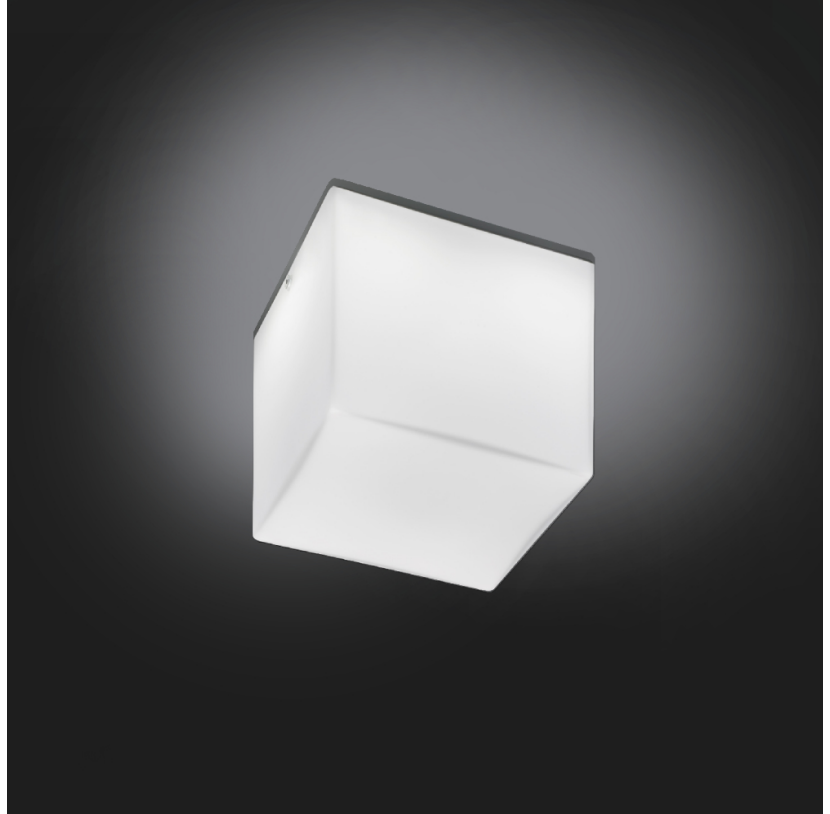

D83002

PROJECT _____

TYPE _____

NOTES _____

QUANTITY _____

DATE _____

GENERAL

Series: Kubik
Brand: Panzeri
Division: Design
Mounting Type: Surface
Mounting Location: Ceiling
Subcategory: Ambient

PHYSICAL

Shape: Square
Length (mm): 110
Length (in): 4 ⁵/₁₆
Width (mm): 110
Width (in): 4 ⁵/₁₆
Height (mm): 110
Height (in): 4 ⁵/₁₆
Extension (mm): 100
Extension (in): 4 ⁵/₁₆
Light Distribution: Omnidirectional
Weight (kg): 0.69
Weight (lbs): 1.52
Diffuser: Matte White Blown Glass
Fixture Finish: WHI
Fixture Material: Metal

ELECTRICAL

Number of Lamps: 1
Lamp Type: LED Retrofit
Lamp Shape: T4
Bulb Included: Bulb Not Included
Total Output Wattage (W): 3
Max. Wattage Per Lamp (W): 3
Lamp Base: G9
Input Voltage (V): 120

LED

Nominal Lumen (lm): 650

OPTICAL

RATINGS AND CERTIFICATIONS

Certified By: CSA Certified to UL and CSA Standards
IP rating: IP40