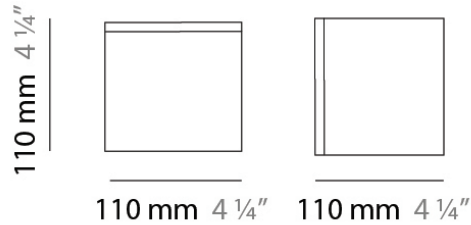

KUBIK SURFACE

D83279R9

PROJECT _____

TYPE _____

NOTES _____

QUANTITY _____

DATE _____

GENERAL

Series: Kubik
Brand: Panzeri
Division: Design
Mounting Type: Surface
Mounting Location: Ceiling
Subcategory: Ambient

PHYSICAL

Shape: Square
Length (mm): 110
Length (in): 4 ⁵/₁₆
Width (mm): 110
Width (in): 4 ⁵/₁₆
Height (mm): 110
Height (in): 4 ⁵/₁₆
Light Distribution: Omnidirectional
Weight (kg): 0.66
Weight (lbs): 1.45
Diffuser: Matte White Blown Glass
Fixture Finish: WHI
Fixture Material: Metal

ELECTRICAL

Input Wattage Range: 1 - 9 W
Lamp Type: LED
Input Wattage (W): 9.5
Total Output Wattage (W): 9
Dimming: Non-Dimmable
Driver Included: Yes
Driver Location: Integrated
Driver Type: Constant Current - 120Vac
Driver Class: Class 2
Input Voltage (V): 120 - 277
Constant Current (mA): 250
Upon Request: (Not included - see components) Remote: 0-10Vdc dimming / Phase dimming @120Vac only / Non-dimming 1

LED

Delivered Lumen Range: 500 - 999 lm
Color Temperature (°K): 3000
Max. Delivered Lumen (lm): 532
Nominal Lumen (lm): 861
CRI: >90 CRI
Lamp Life (hrs): 60000

OPTICAL

RATINGS AND CERTIFICATIONS

Certified By: CSA Certified to UL and CSA Standards
IP rating: IP40