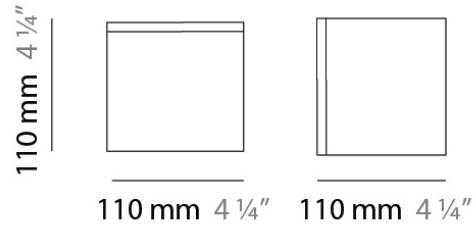

KUBIK SURFACE

D83279

PROJECT _____

TYPE _____

NOTES _____

QUANTITY _____

DATE _____

GENERAL

Series: Kubik
Brand: Panzeri
Division: Design
Mounting Type: Surface
Mounting Location: Ceiling
Subcategory: Ambient

PHYSICAL

Shape: Square
Length (mm): 110
Length (in): 4 ⁵/₁₆
Width (mm): 110
Width (in): 4 ⁵/₁₆
Height (mm): 110
Height (in): 4 ⁵/₁₆
Light Distribution: Omnidirectional
Weight (kg): 0.66
Weight (lbs): 1.45
Diffuser: Matte White Blown Glass
Fixture Finish: WHI
Fixture Material: Metal

ELECTRICAL

Input Wattage Range: 1 - 9 W
Lamp Type: LED
Input Wattage (W): 9.5
Total Output Wattage (W): 9
Dimming: Non-Dimmable
Driver Included: Yes
Driver Location: Integrated
Driver Type: Constant Current - 120Vac
Driver Class: Class 2
Input Voltage (V): 120 - 277
Constant Current (mA): 250
Upon Request: (Not included - see components) Remote: 0-10Vdc dimming / Phase dimming @120Vac only / Non-dimming 1

LED

Color Temperature (°K): 3000
Max. Delivered Lumen (lm): 667
CRI: >80 CRI
Lamp Life (hrs): 60000

OPTICAL

RATINGS AND CERTIFICATIONS

Certified By: CSA Certified to UL and CSA Standards
IP rating: IP40